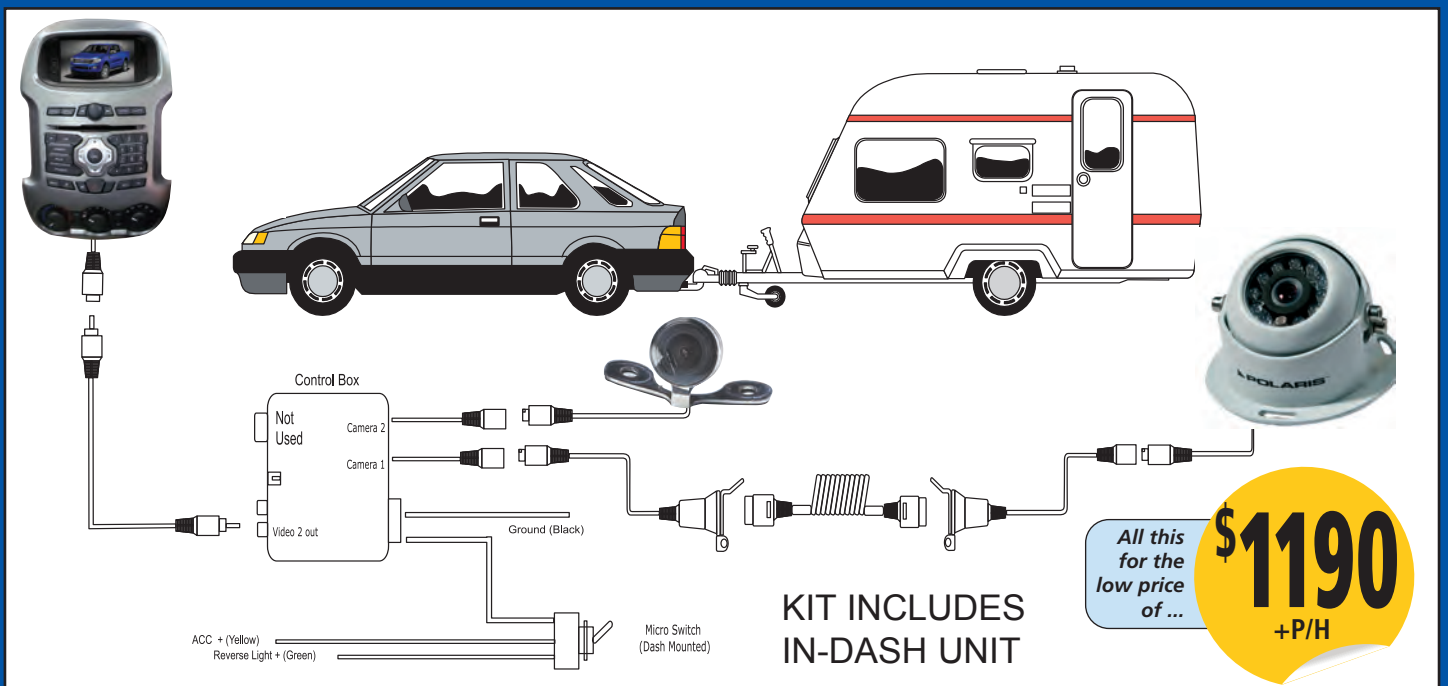

FORD RANGER Upgrade

Model No.
PID262/CAM

iPod/USB Connectivity

User-Friendly Interface

Bluetooth

AM/FM Radio

Navigation

Rear Vision Camera Included

- 6.5" TOUCH SCREEN
- RETAINS STEERING WHEEL CONTROLS* & BUTTON PANEL
- TO SUIT 2011-2015 MODELS

* Will lose voice recognition and bluetooth answerend call steering wheel control cannot be retained.

 **POLARIS**™

Phone: 1300 55 55 14

OPTIONAL EXTRAS

Off Road Maps
\$295

CARAVAN REAR VISION CAMERA KIT 2 CAMERA OPERATION KIT FOR CARAVAN/TRAILER

Kit includes:

- PID In-Dash Unit
- 1 x 2 Way Control Box with Toggle Switch
- 2 x 7m Extension Cables
- 1 x Miniature Camera
- 1 x Woza Caravan/Trailer Cable Kit
- 1 x Caravan Camera