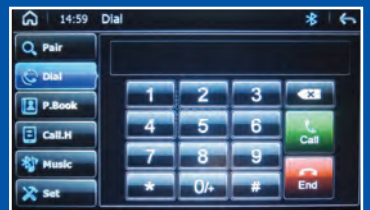

FORD RANGER Upgrade

Model No.
PID262/CAM

iPod/USB Connectivity

User-Friendly Interface

Bluetooth

AM/FM Radio

Navigation

Rear Vision Camera Included

- 6.5" TOUCH SCREEN
- RETAINS STEERING WHEEL CONTROLS* & BUTTON PANEL
- TO SUIT 2011-2015 MODELS

* Will lose voice recognition and bluetooth answerend call steering wheel control cannot be retained.

 **POLARIS**™