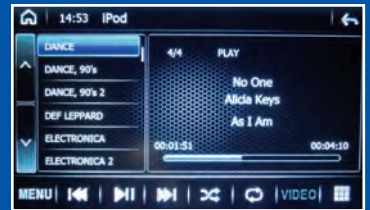

FORD RANGER Upgrade

Model No.
PID262/CAM

iPod/USB Connectivity

User-Friendly Interface

Bluetooth

AM/FM Radio

Navigation

Rear Vision Camera Included

- 6.5" TOUCH SCREEN
- RETAINS STEERING WHEEL CONTROLS* & BUTTON PANEL
- TO SUIT 2011-2015 MODELS

* Will lose voice recognition and bluetooth answerend call steering wheel control cannot be retained.

 **POLARIS**™